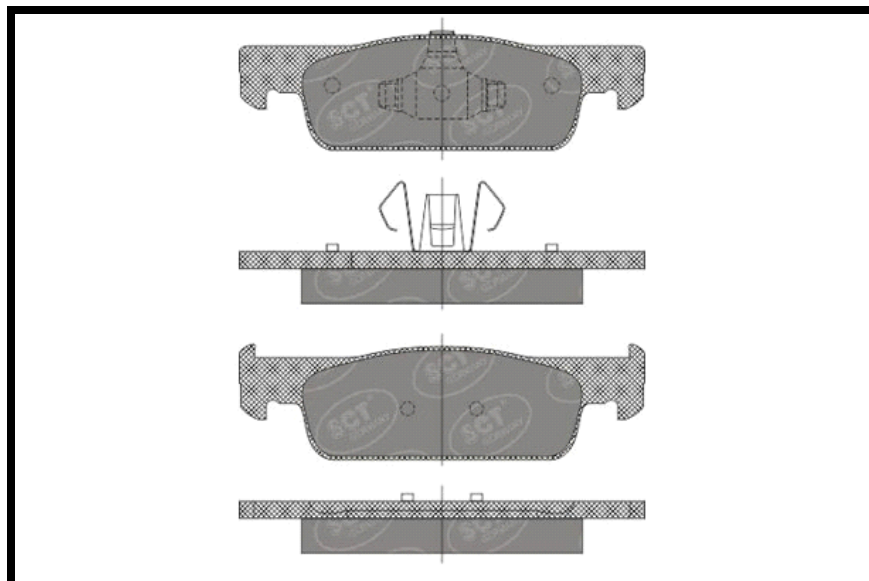

Brake pad: SP 663

Width: 140,1
Hight: 41,9
Thickness: 17,4

WVA:
25728

Comment:
PROFILINE

Barcode:

References+O.E.M:

AP LOCKHEED (DELPHI) LP2479
 DACIA (RENAULT GROU 41 06 096 46R
 ICER 182115
 ICER 182115-202
 LPR 05P1702
 RENAULT 41 06 056 12R

Hersteller	Modell	Hubraum.	Motor	kw	ps	von	bis	Bremssystem	F / H	Sensor	beluftet
DACIA (RENAULT GR Logan		1.2 16V	D4F 732	55	75	01/06		ATE	F		
DACIA (RENAULT GR Logan		1.4	K7J 710	55	75	09/04		ATE	F		
DACIA (RENAULT GR Logan		1.5 dCi	K9K 790	48	65	09/05		ATE	F		
DACIA (RENAULT GR Logan		1.5 dCi	K9K 792	50	68	03/05		ATE	F		
DACIA (RENAULT GR Logan		1.5 dCi	K9K 796	63	86	03/09		ATE	F		
DACIA (RENAULT GR Logan		1.5 dCi	K9K 892	55	75	01/10		ATE	F		