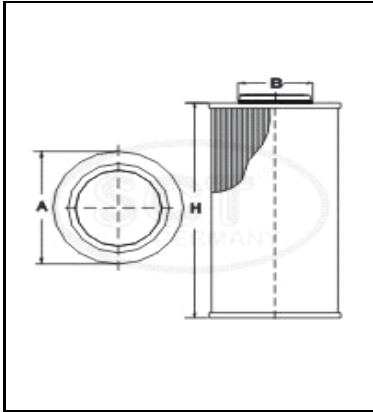

SH 4056 (Oil)

Package: 40pcs.

A: 95,00 B: 13,30 C: D: E: F: G: H: 200,00 UGV: RSV:

Barcode:

Article number:

Gross weight (kg): 0,344

Net weight (kg): 0,3276

O.E.M.: