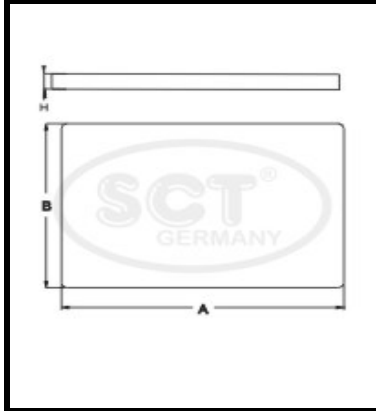

SA 1288 (Cabin filter)

Package: 20pcs.

A: 305,00 B: 133,00 C: D: E: F: G:

H: 19,00 UGV: RSV:

Barcode: 4036021112886

Article number: 11288600000

Gross weight (kg): 0,279

Net weight (kg): 0,2657

References:

AMC TC-1022

O.E.M.:

TOYOTA 8856860010

Car manufacturer	model/serie	volume ccm	engine code	kw	hp	from	to	Comment
LEXUS	GX	4.7 i V8 4WD	2UZ-FE	169	230	01/98	12/02	
LEXUS	GX	4.7 i V8 4WD	2UZ-FE	175	238	01/98	12/05	